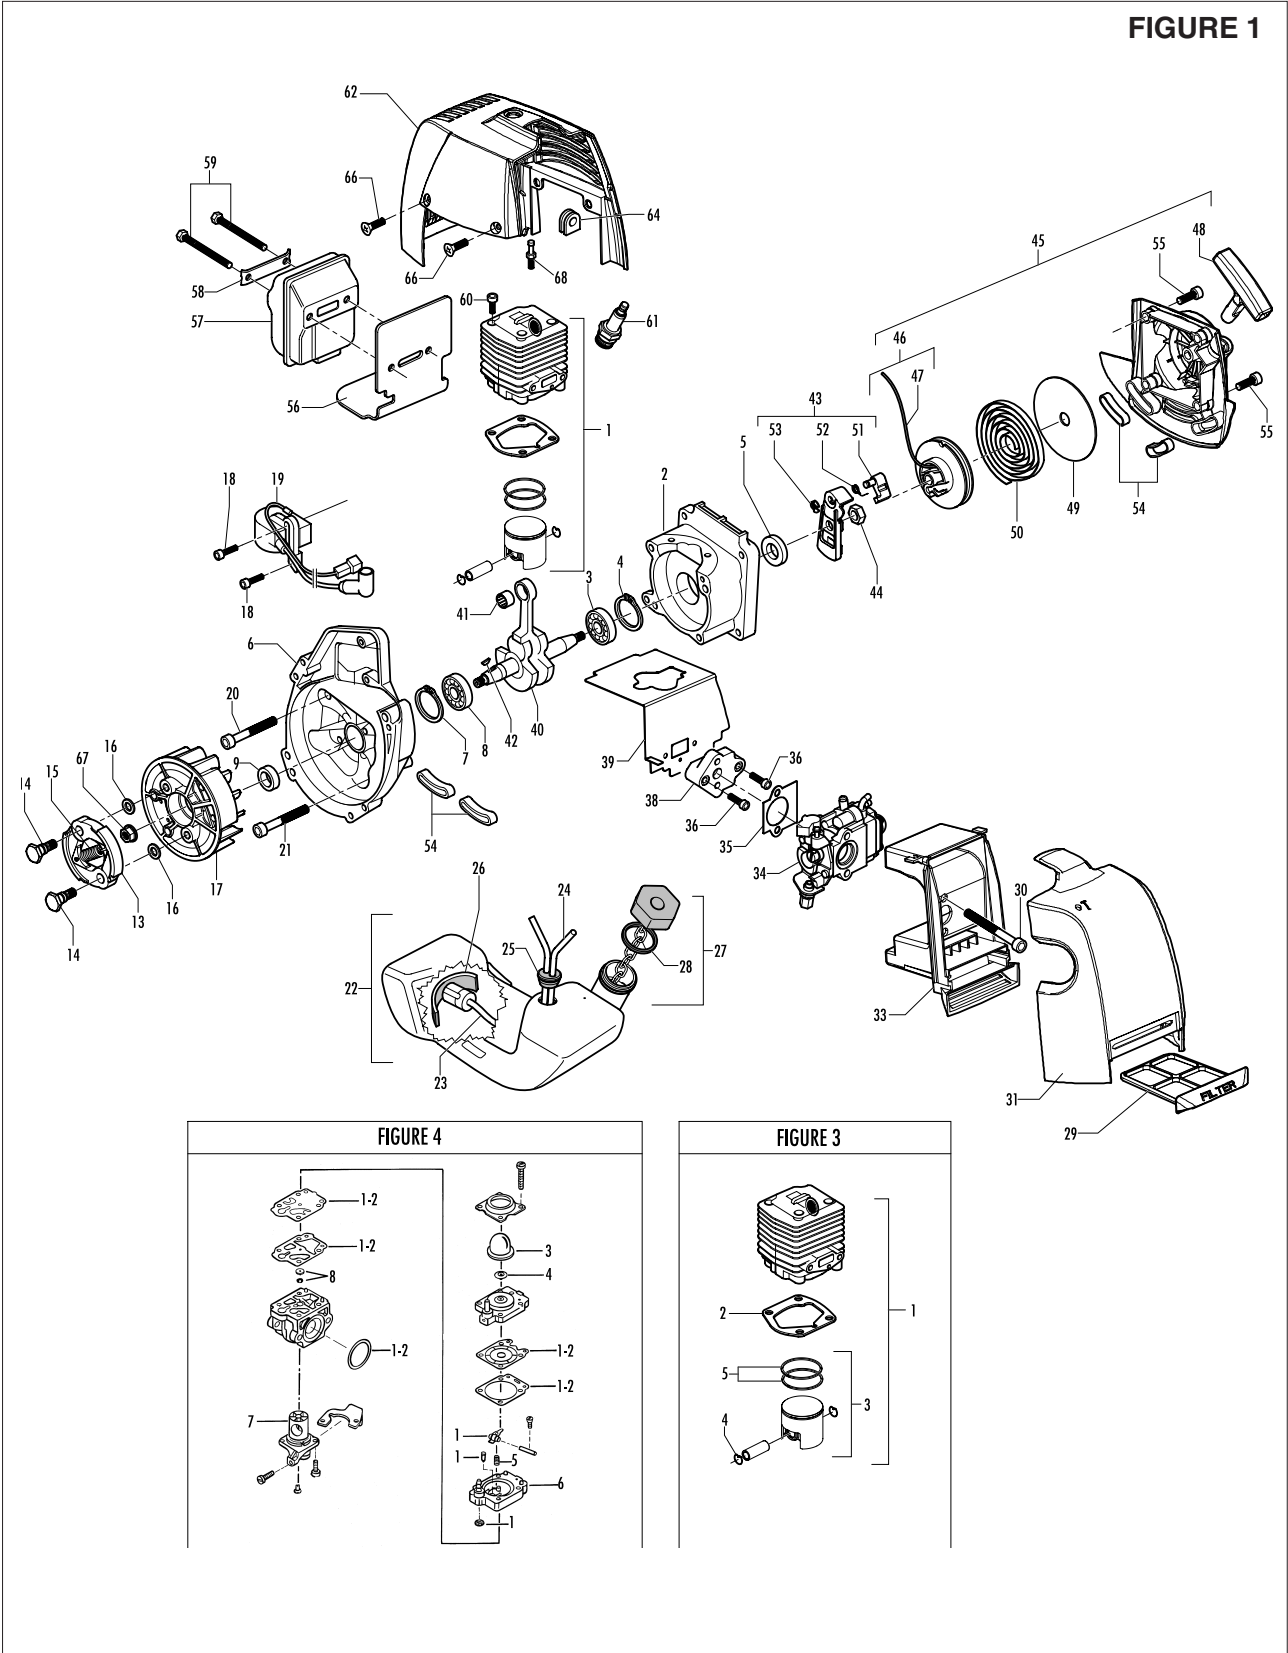

brand	MCCULLOCH

date	MAY/03	SHEET 1/4

Model	Prefix
ELITE 4730X PRO B.BOX	02

Product number
953900477