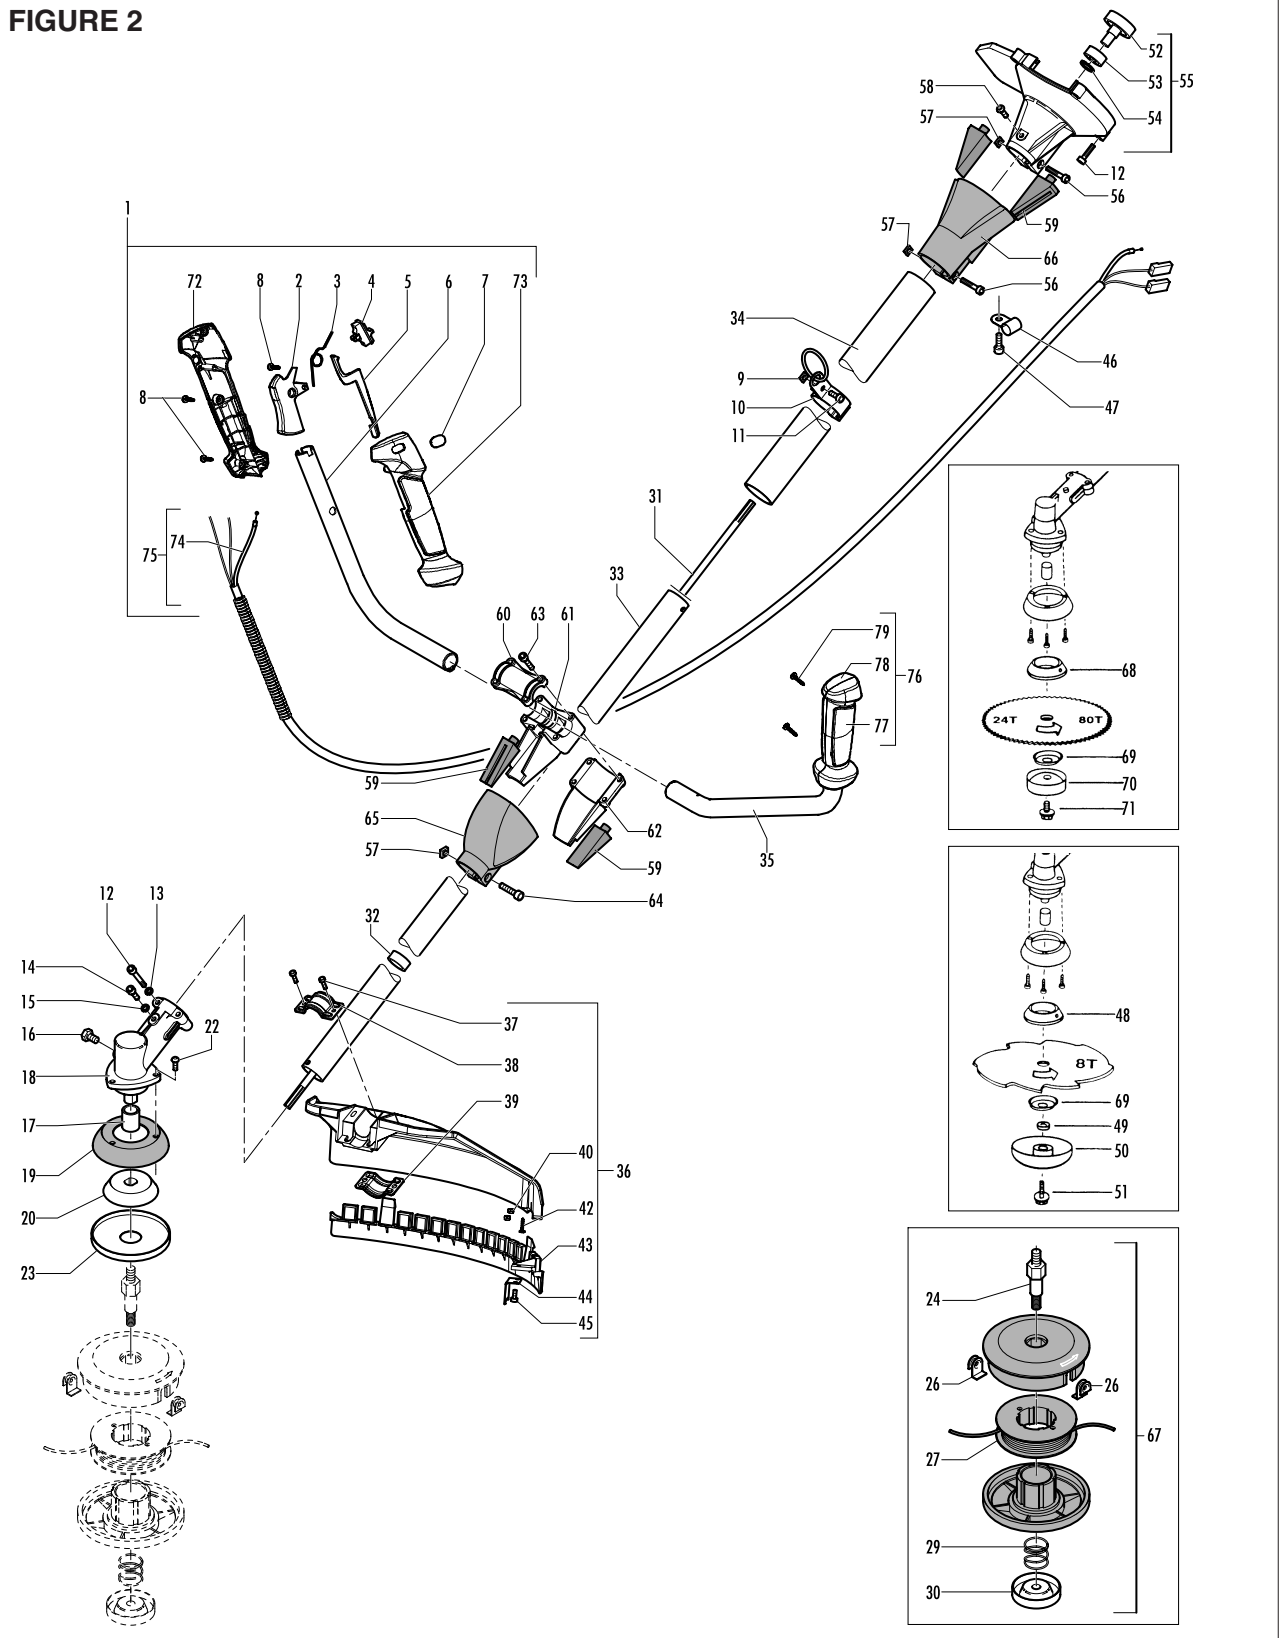

brand	MCCULLOCH

date	MAY/03	SHEET 3/4

Model	Prefix
ELITE 4730X PRO B.BOX	02

Product number
953900477

FIGURE 2